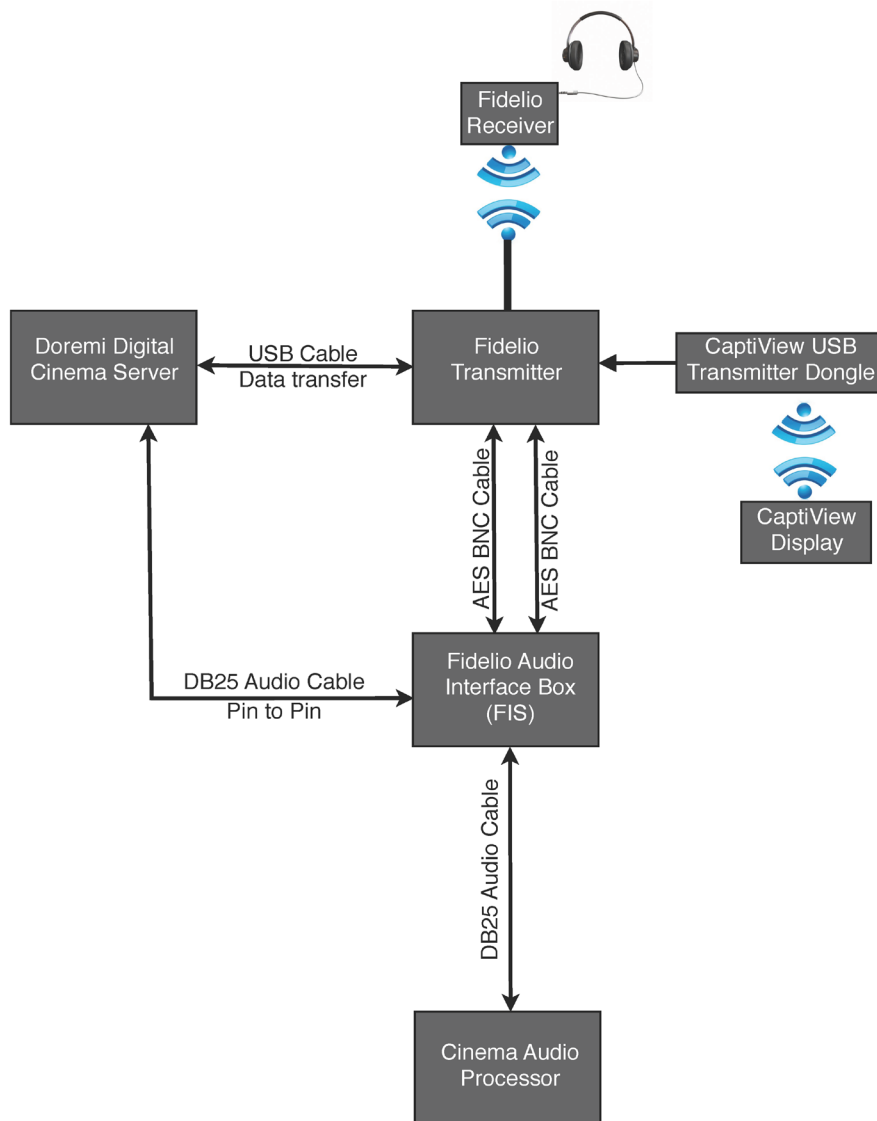

doremi

Technology Leadership
for Digital Cinema

Fidelio

Wireless Audio System

PREFERRED PRODUCT

DIGITAL CINEMA
THEATERS
WORLDWIDE

Key Features:

- + Compact audio receiver (business card size)
- + Audio receiver provides standard headphone jacks
- + Audio transmitter connects to DCP products via audio cable and USB connection
- + Optional CaptiView emitter can be included in audio transmitter
- + Charging station for 10 receivers units
- + Configure the auditorium and channel (HI or VI) through a Touch screen tablet interface from the front desk

The Fidelio is a wireless audio system that delivers descriptive narration for the visually impaired (VI soundtrack), and amplified sound for the hearing impaired (HI soundtrack) in theaters. The system consists of a compact audio receiver with a plug-in head set, an audio transmitter which connects to any server via audio and USB connections, and a charging station accommodating ten (10) receivers. Auditorium and channel (VI or HI) can be easily configured from the touch screen tablet.

Fidelio

CONNECTION DIAGRAM

Fidelio Wiring Guide For Doremi Servers using DB25 Audio Cable

The English version of this document is the only legally binding version. Translated versions are not legally binding and are for convenience only